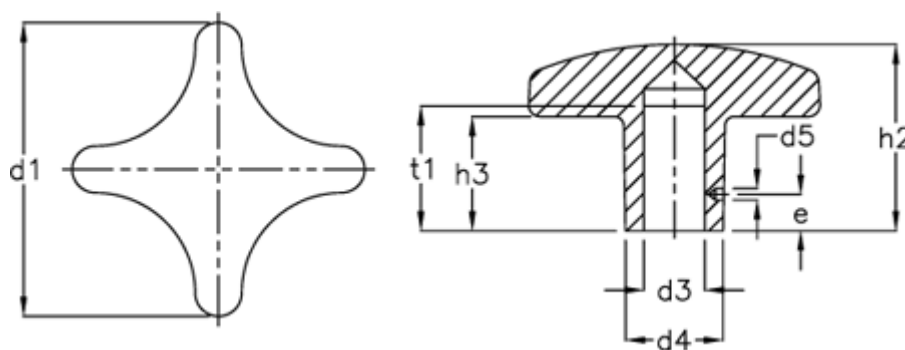

Article number: 20506245M

Description: E+G star knob

DIN 6335-AL-63-B12-C-MT

Measures

$d1$ = 63

$t2$ = 20

$d2$ = B 12

$d4$ = 20

$d5$ = 3.8

e = 10

$h2$ = 40

$h3$ = 25

$t1$ min. = 22